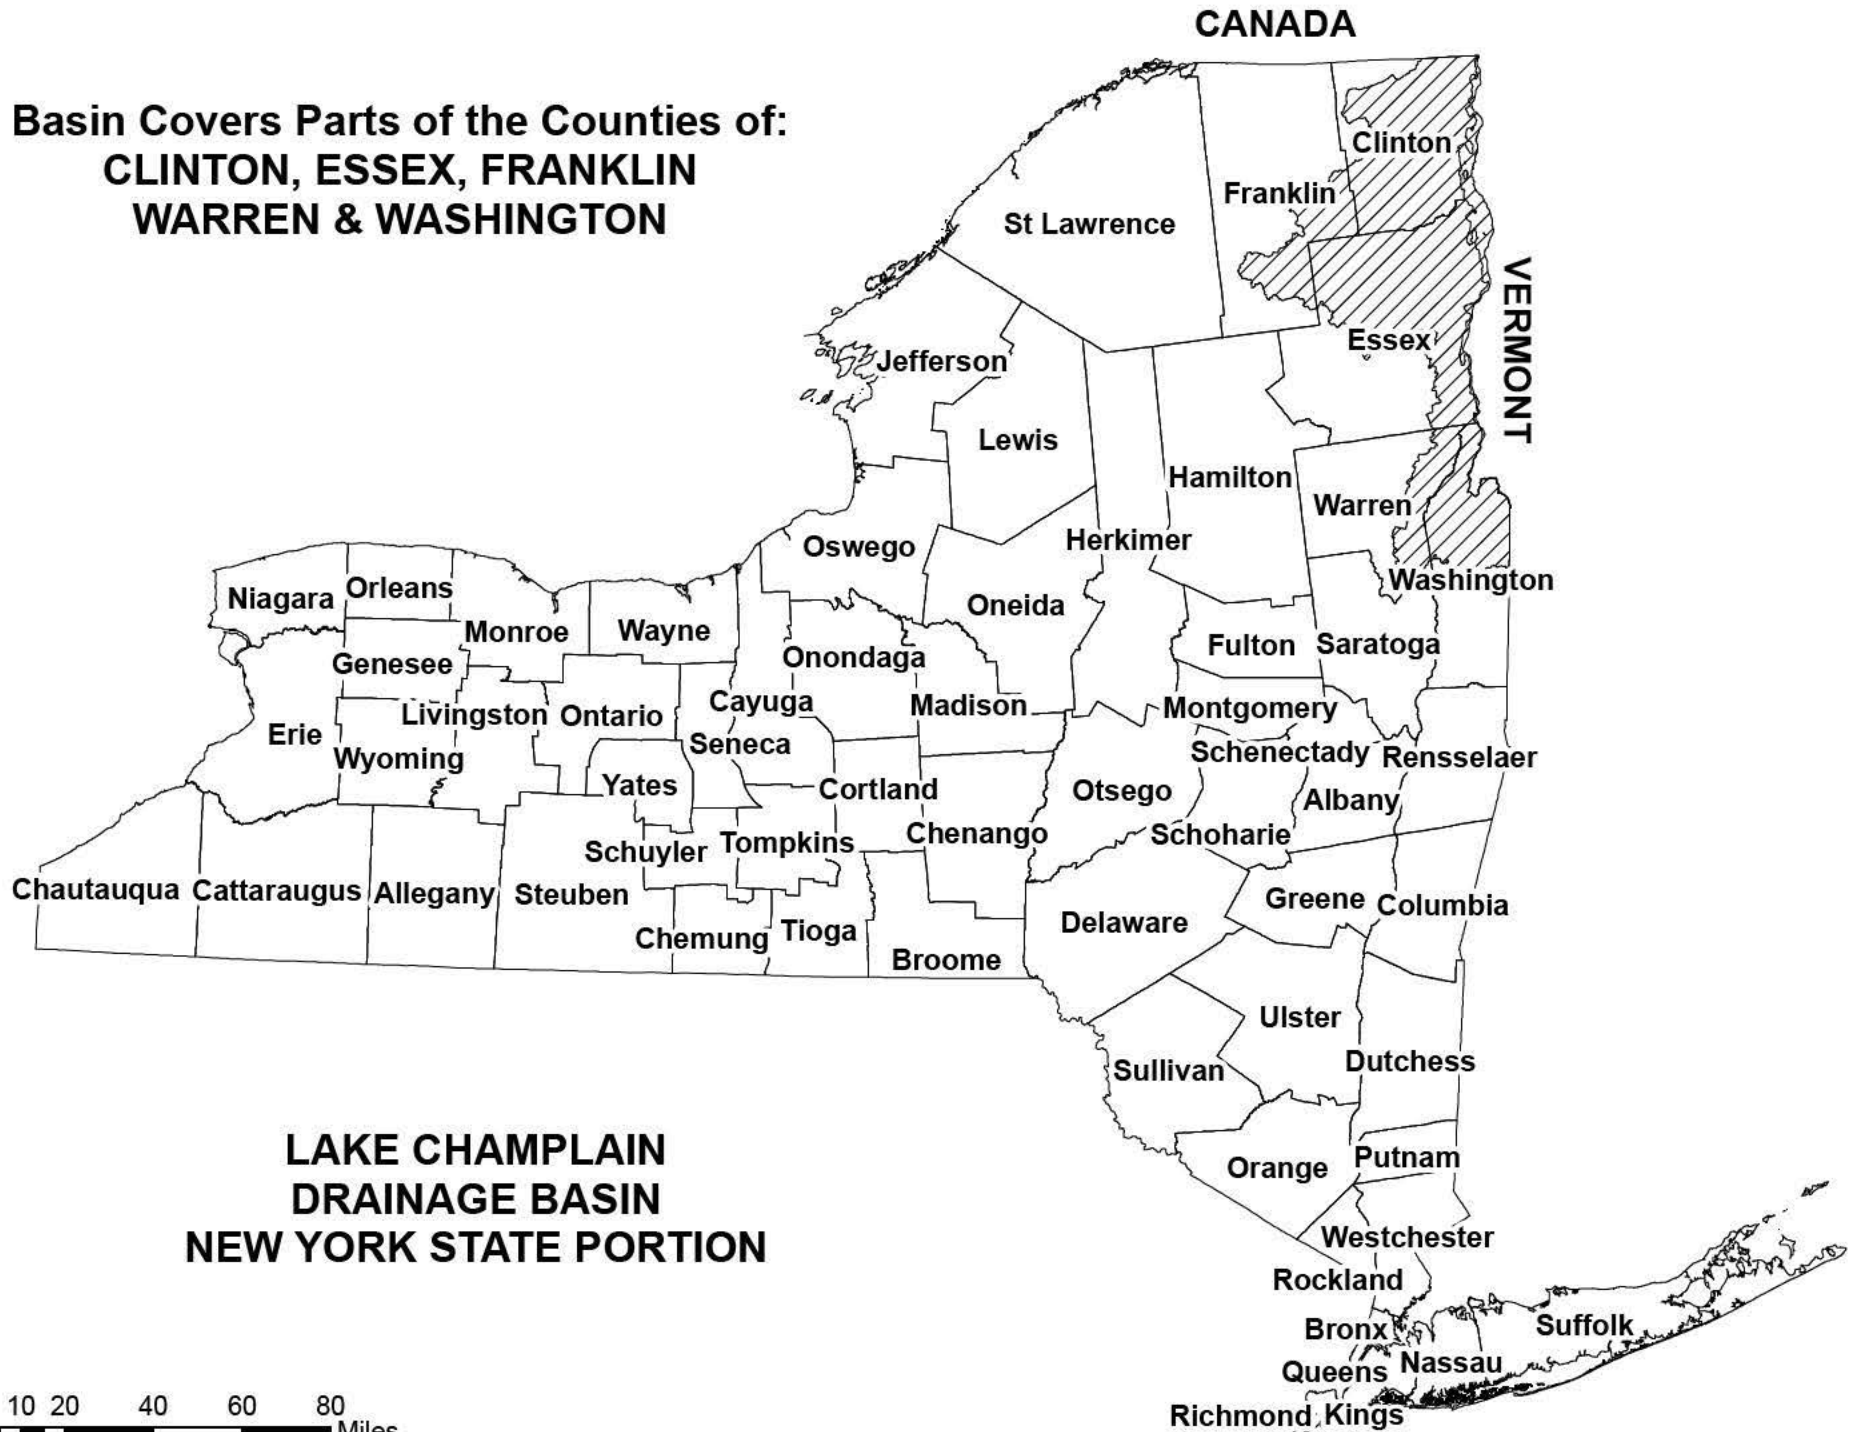

**Basin Covers Parts of the Counties of:
CLINTON, ESSEX, FRANKLIN
WARREN & WASHINGTON**

**LAKE CHAMPLAIN
DRAINAGE BASIN
NEW YORK STATE PORTION**

0 10 20 40 60 80
Miles