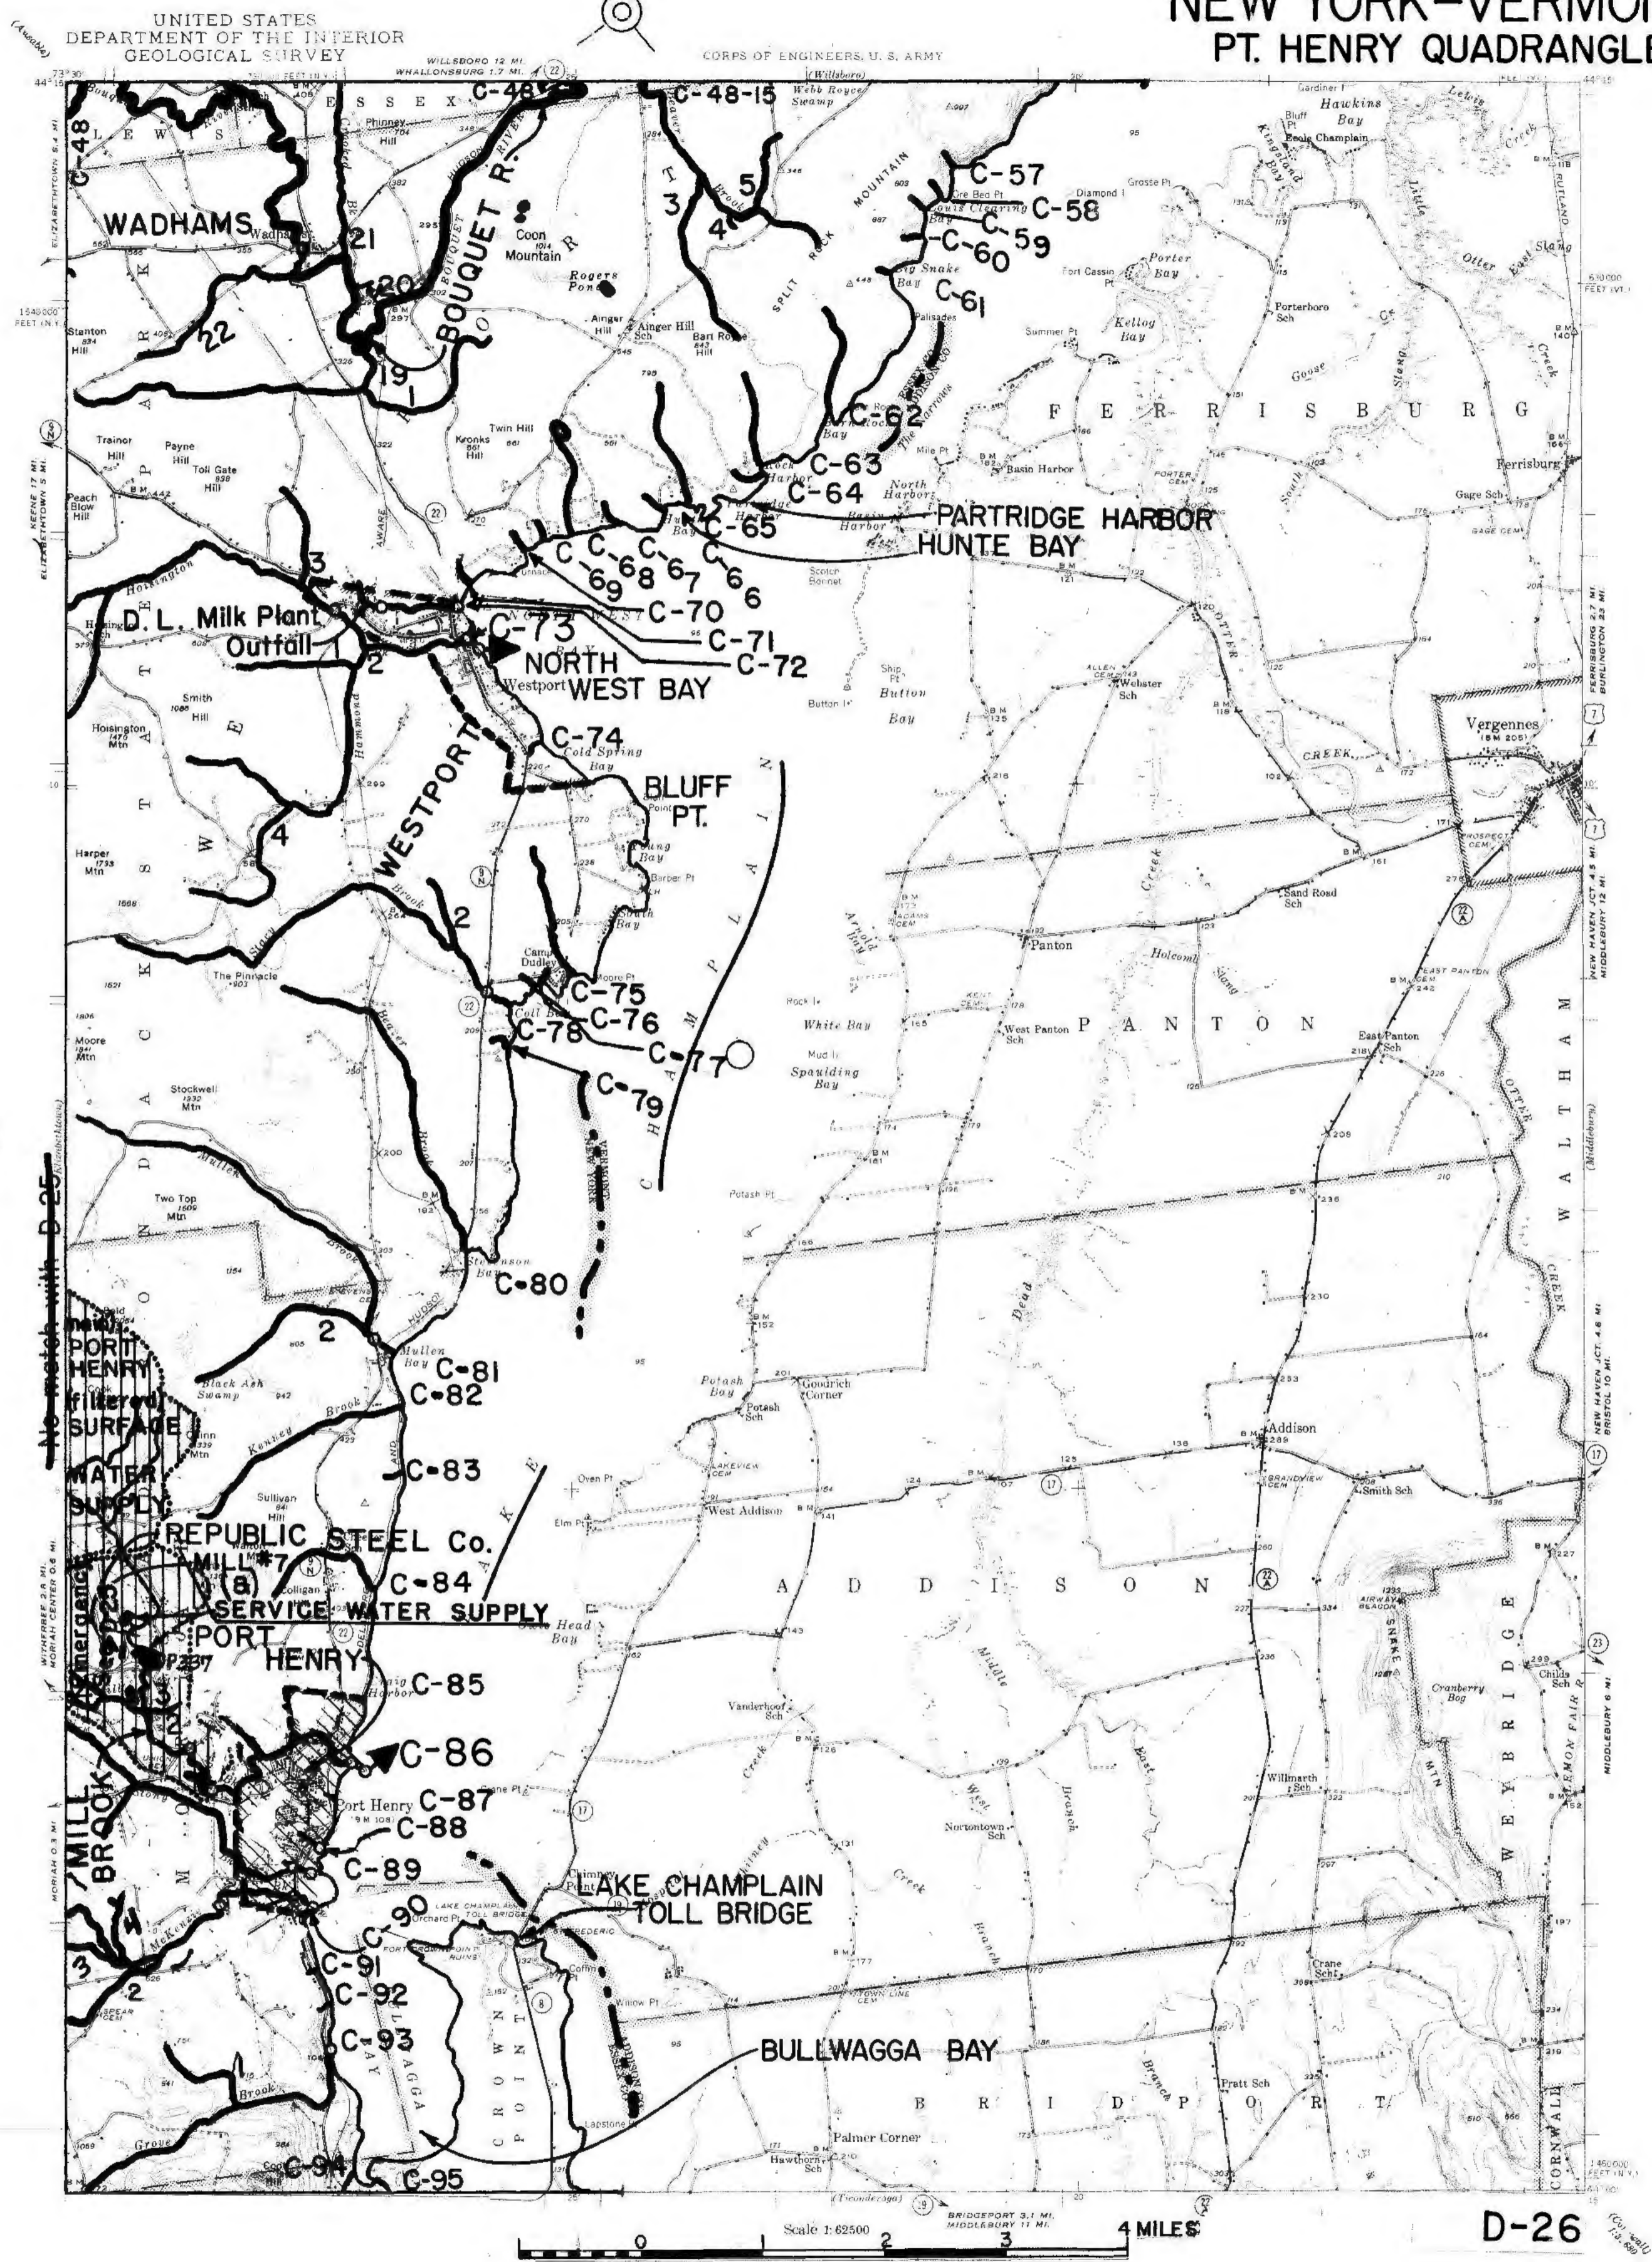

NEW YORK-VERMONT PT. HENRY QUADRANGLE

Contour interval 20 feet
Datum is mean sea level