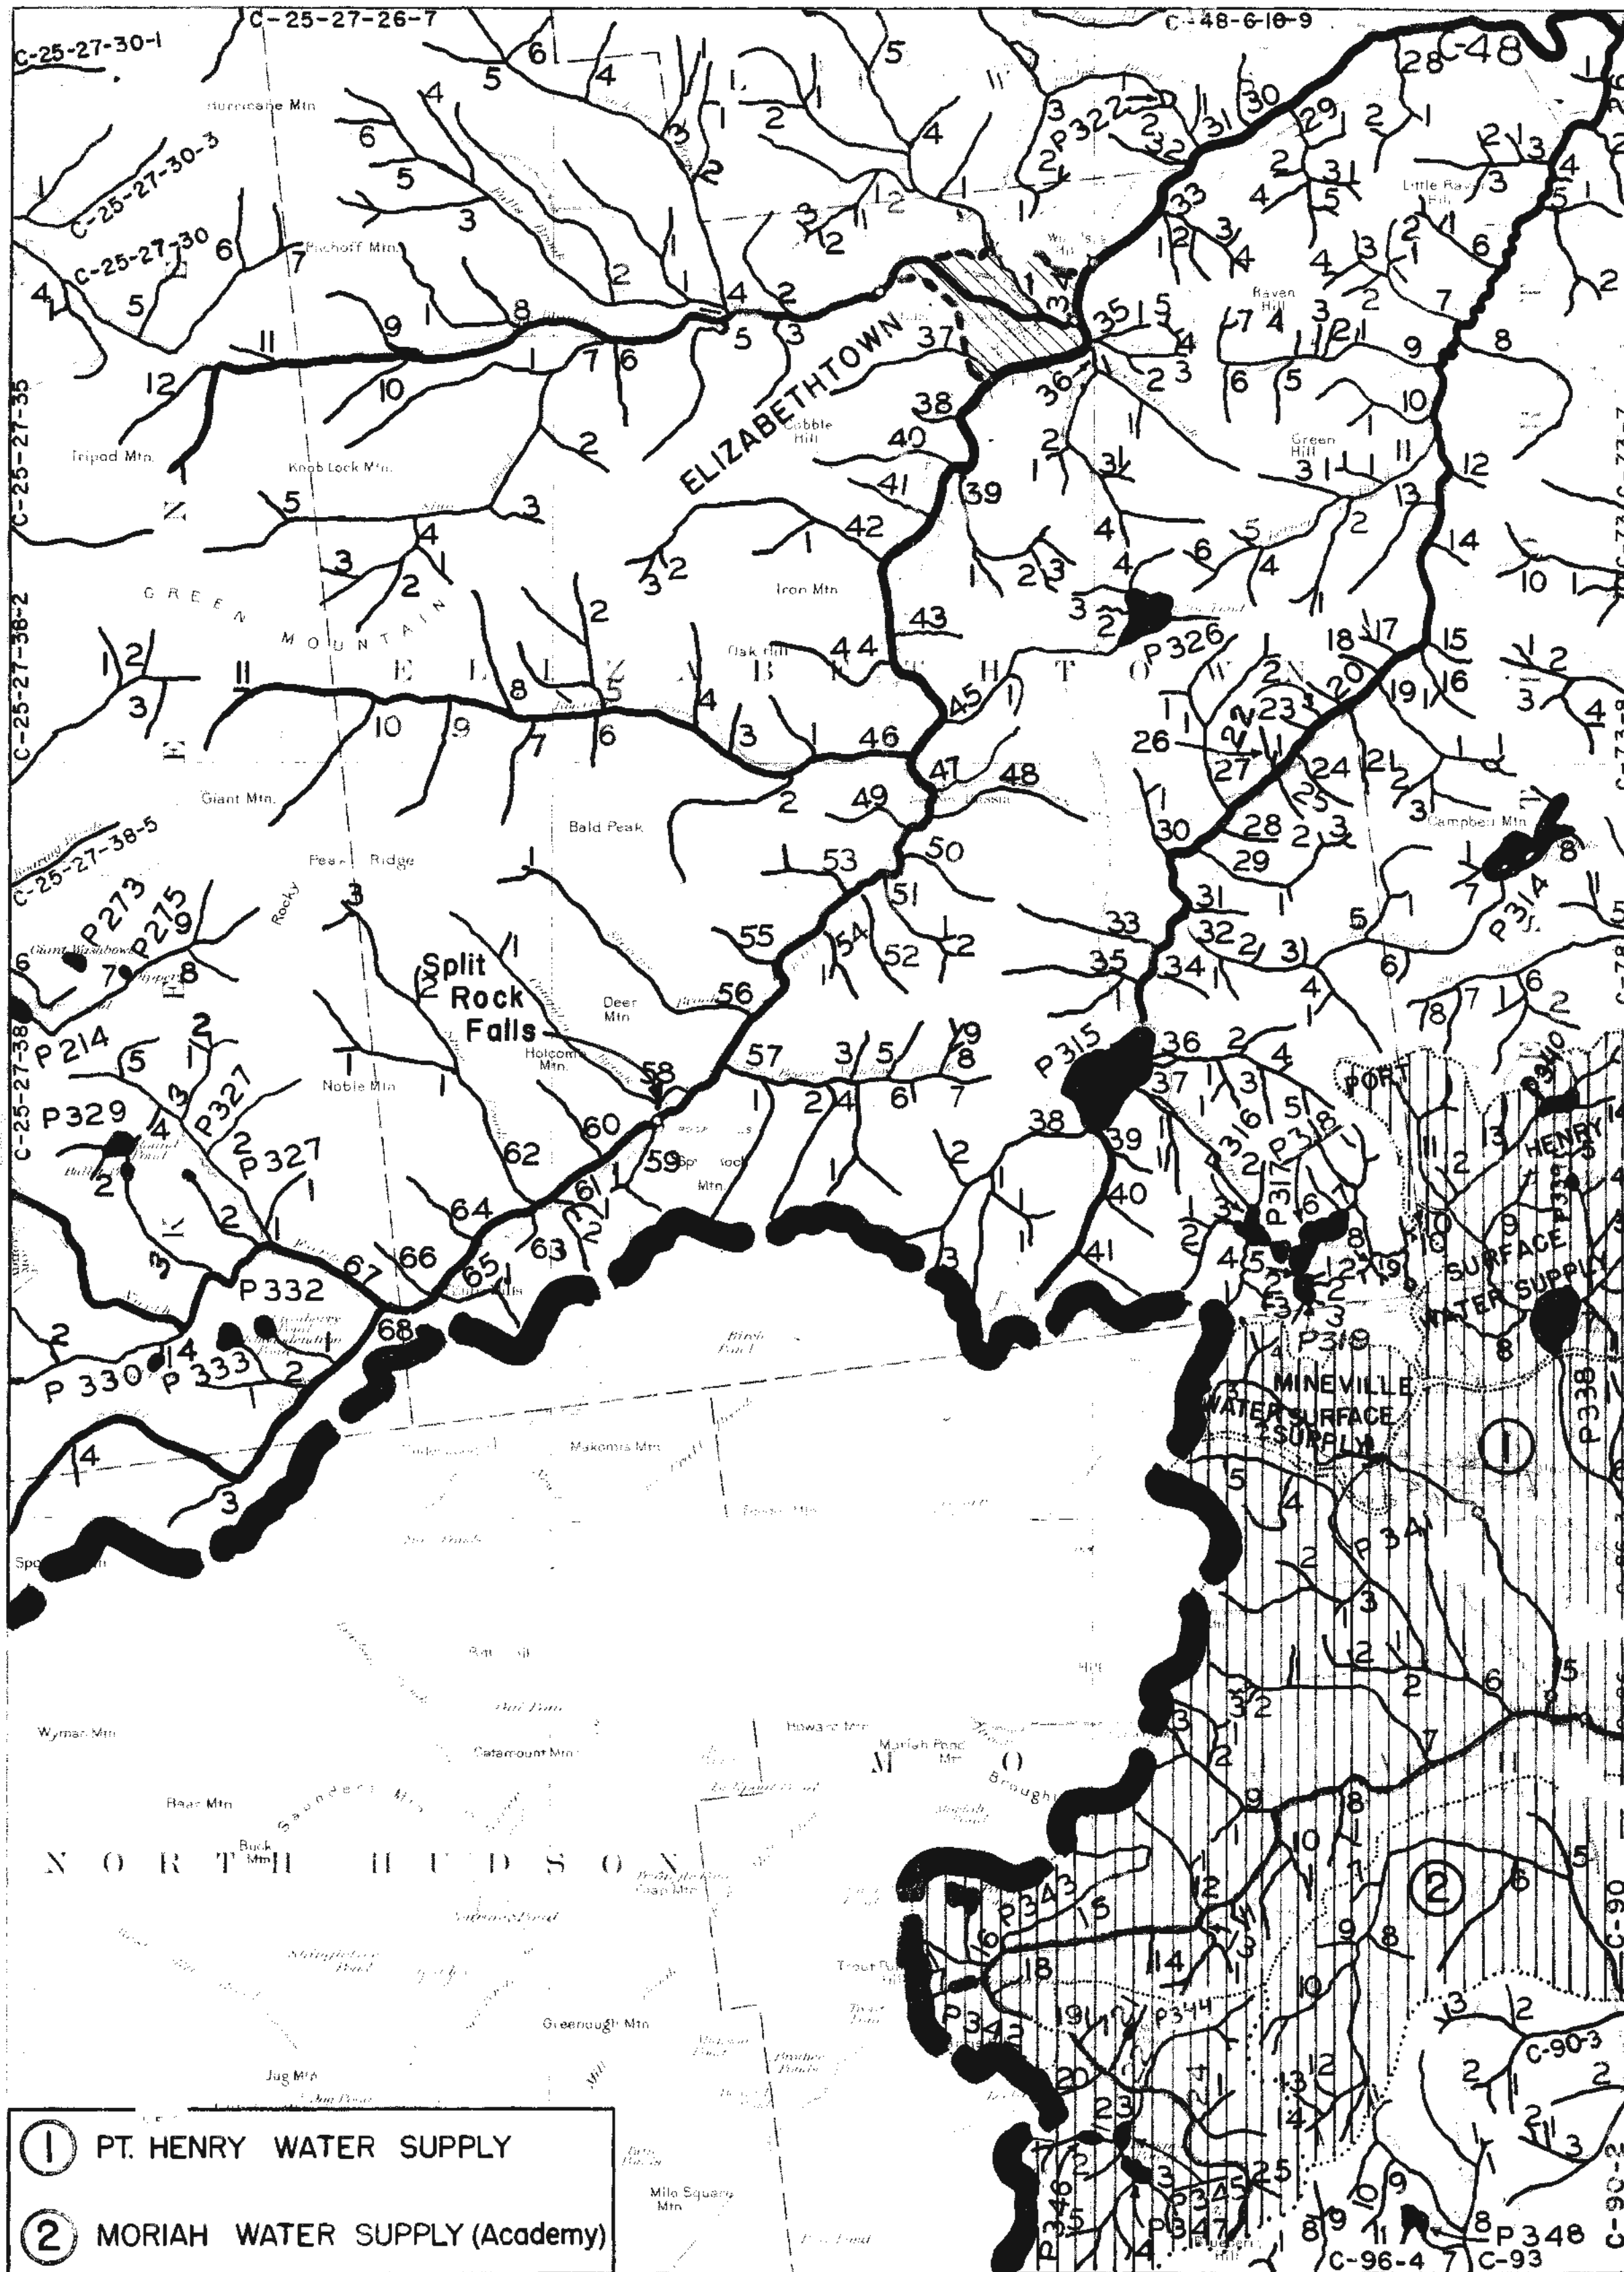

ELIZABETHTOWN QUADRANGLE

- ① PT. HENRY WATER SUPPLY
- ② MORIAH WATER SUPPLY (Academy)

0 1 2 3 4 MILES
Scale 1:50,000

D-25