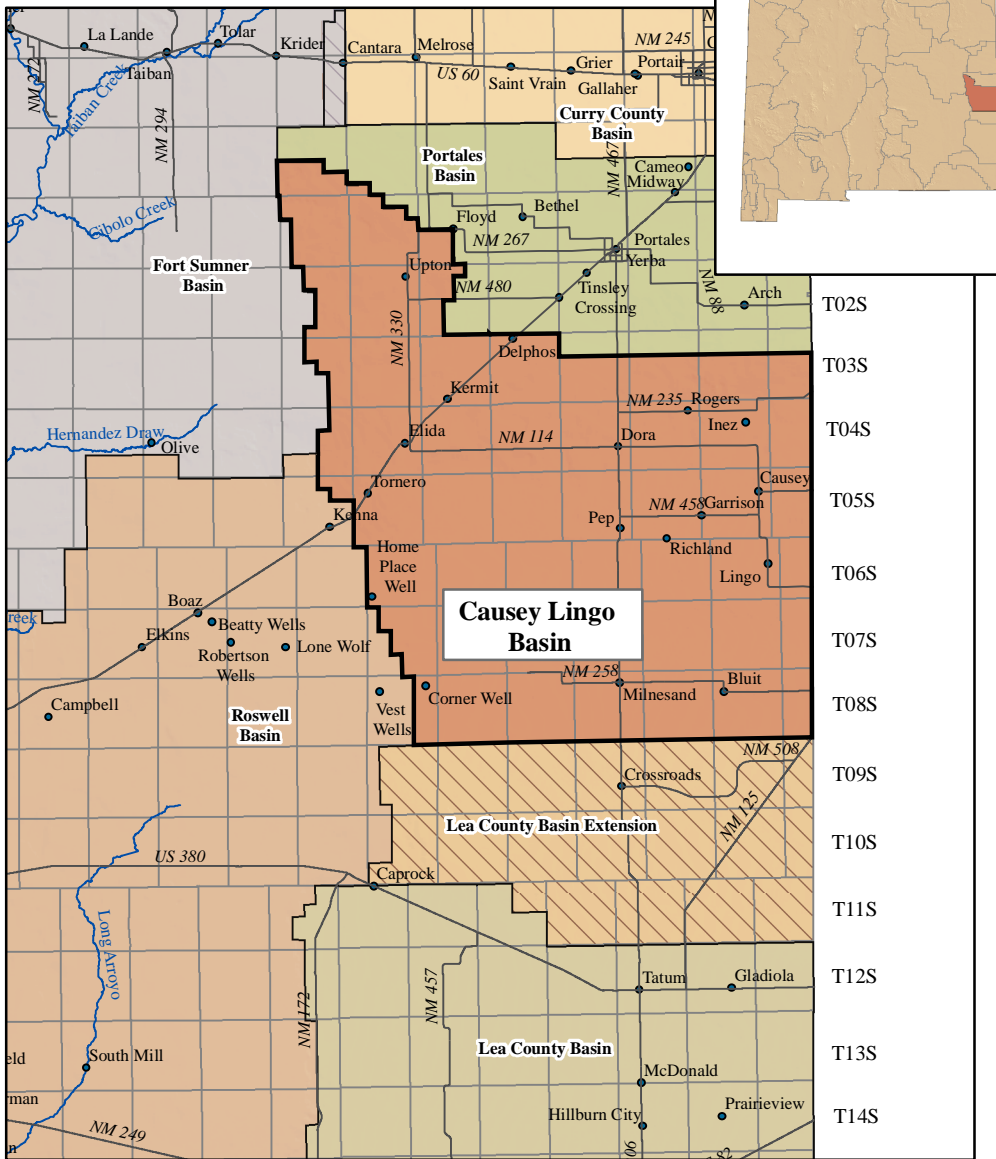

R26E R27E R28E R29E R30E R31E R32E R33E R34E R35E

**Legend**

 Other Newly Declared Basins

**Declaration of the Causey Lingo Underground Water Basin  
September 23, 2005**

**Administered by the Roswell District Office**