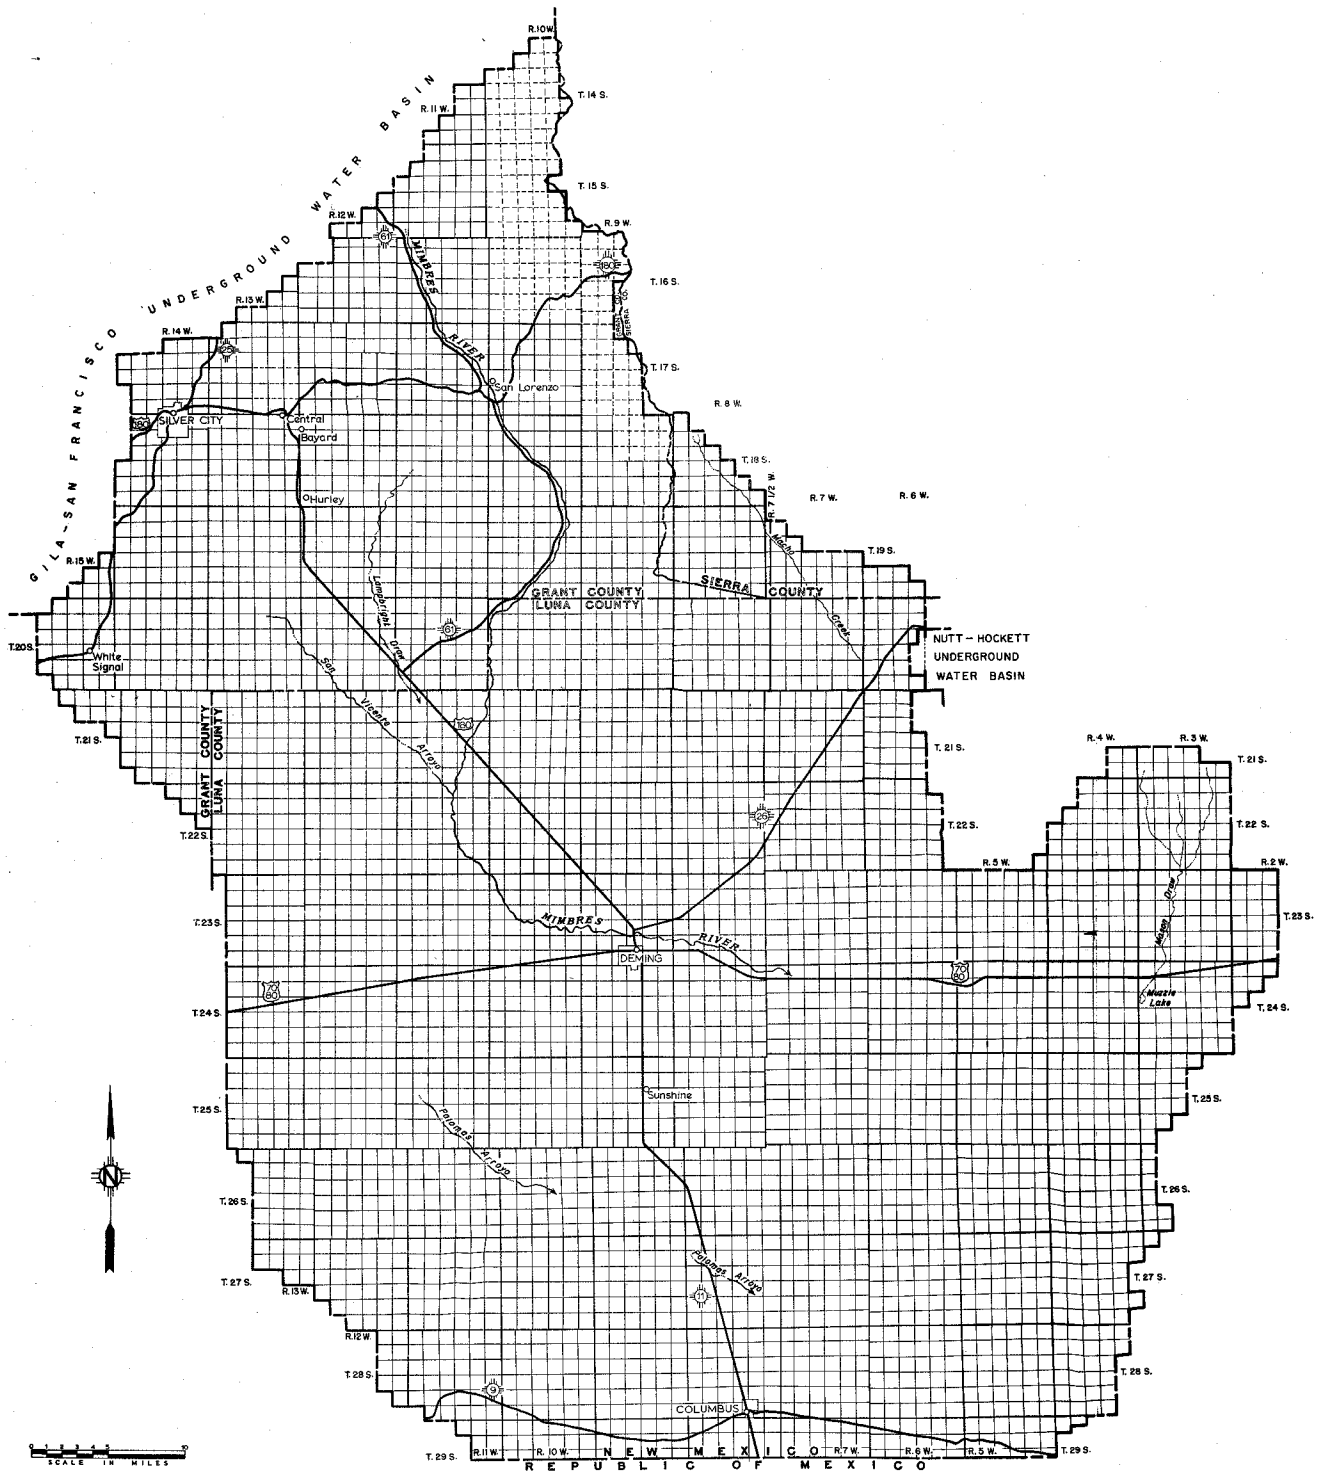

# MIMBRES VALLEY UNDERGROUND WATER BASIN

N. MEX. STATE ENGINEER

1970

Filed: 12-19-73